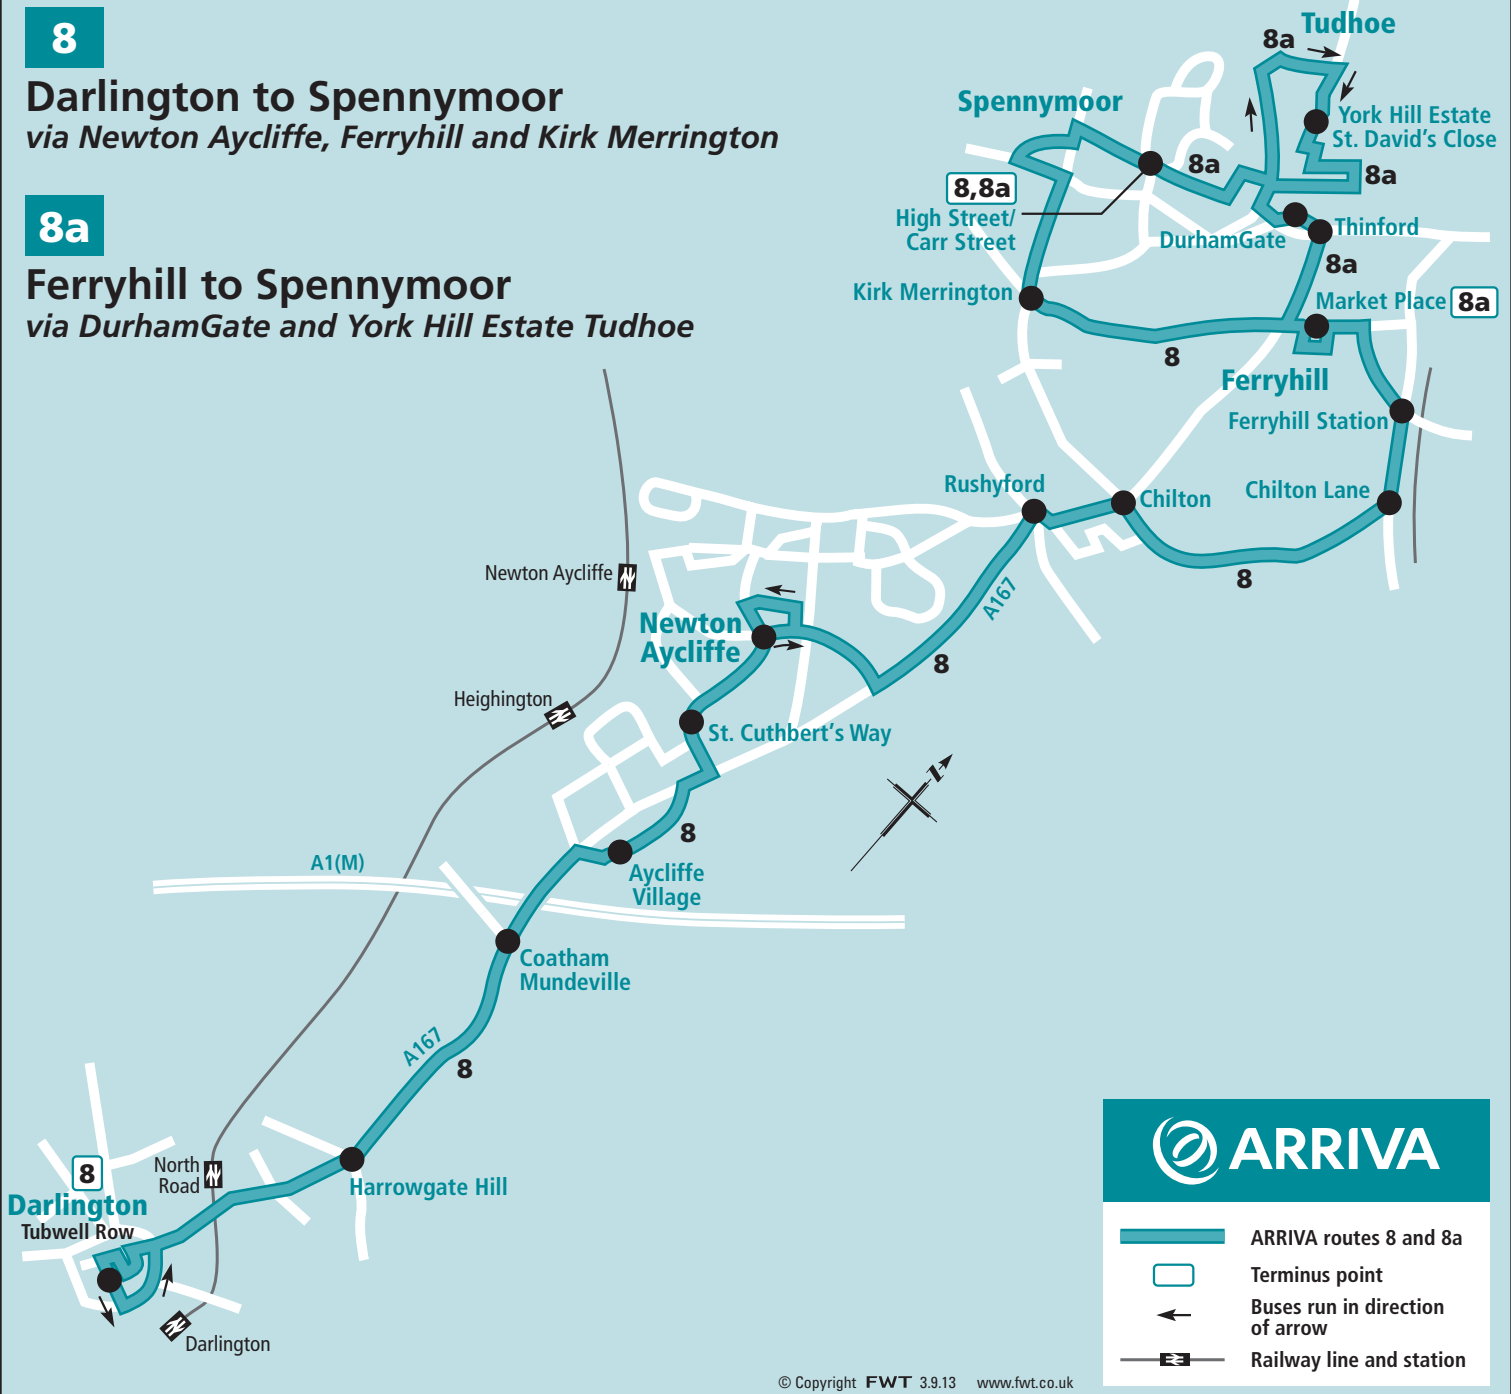

# Darlington to Spennymoor via Newton Aycliffe, Ferryhill and Kirk Merrington

8a

# Ferryhill to Spennymoor via DurhamGate and York Hill Estate Tudhoe

- ARRIVA routes 8 and 8a
- Terminus point
- Buses run in direction of arrow
- Railway line and station